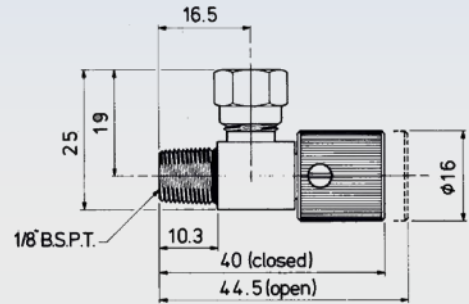

# Series 1500 & 4500 Control Valves

**Panel mounted**  
1500 Control  
4500 Metering

**Stud mounted**  
1510 Control  
4510 Metering

**Barb Adaptors**  
TC271 3/16in Tube  
TC273 1/4in Tube

Drallim miniature valves are also suitable for soft plastic tubing using special barb spigot adaptors.

Technical Data	
<b>Fluids</b>	Air and other gases, vapours and liquids compatible with the materials of construction.
<b>Pressures</b>	-1 to +10 bar
<b>Temperatures</b>	-15 to +60°C, dependant on o-ring and tube seal materials.
<b>Materials</b>	Bodies - Brass Stems - 1500 Delrin 4500 316 stainless steel Metering orifice – P.T.F.E Springs - Stainless steel

Ordering Code	
<b>Connector Size</b>	
<b>Tube OD</b>	
1/8in	<b>R</b>
3/16in	<b>A</b>
1/4in	<b>B</b>
4mm	<b>004</b>
5mm	<b>005</b>
6mm	<b>006</b>
<b>O-Ring Material</b>	
Nitrile	<b>NE</b>
Viton	<b>VN</b>
<b>Type Designation</b>	
<b>Control</b>	
Panel	<b>1500</b>
Stud	<b>1510</b>
<b>Metering</b>	
Panel	<b>4500</b>
Stud	<b>4510</b>
EXAMPLE <b>1500 NE B</b>	