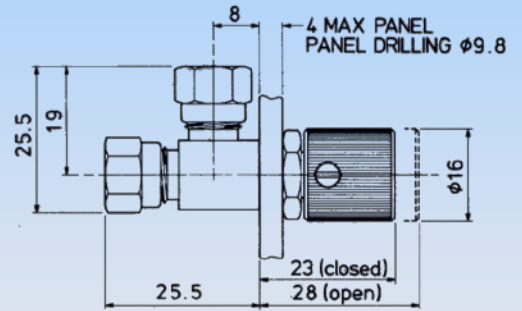

# Series 1500 & 4500 Control Valves

**Panel mounted**  
1500 Control  
4500 Metering

**Stud mounted**  
1510 Control  
4510 Metering

**Barb Adaptors**  
TC271 3/16in Tube  
TC273 1/4in Tube

Drallim miniature valves are also suitable for soft plastic tubing using special barb spigot adaptors.

Technical Data	
<b>Fluids</b>	Air and other gases, vapours and liquids compatible with the materials of construction.
<b>Pressures</b>	-1 to +10 bar
<b>Temperatures</b>	-15 to +60°C, dependant on o-ring and tube seal materials.
<b>Materials</b>	Bodies - Brass Stems - 1500 Delrin 4500 316 stainless steel Metering orifice – P.T.F.E Springs - Stainless steel

Ordering Code	
<b>Connector Size</b>	
<b>Tube OD</b>	
1/8in	<b>R</b>
3/16in	<b>A</b>
1/4in	<b>B</b>
4mm	<b>004</b>
5mm	<b>005</b>
6mm	<b>006</b>
<b>O-Ring Material</b>	
Nitrile	<b>NE</b>
Viton	<b>VN</b>
<b>Type Designation</b>	
<b>Control</b>	
Panel	<b>1500</b>
Stud	<b>1510</b>
<b>Metering</b>	
Panel	<b>4500</b>
Stud	<b>4510</b>
EXAMPLE <b>1500 NE B</b>	